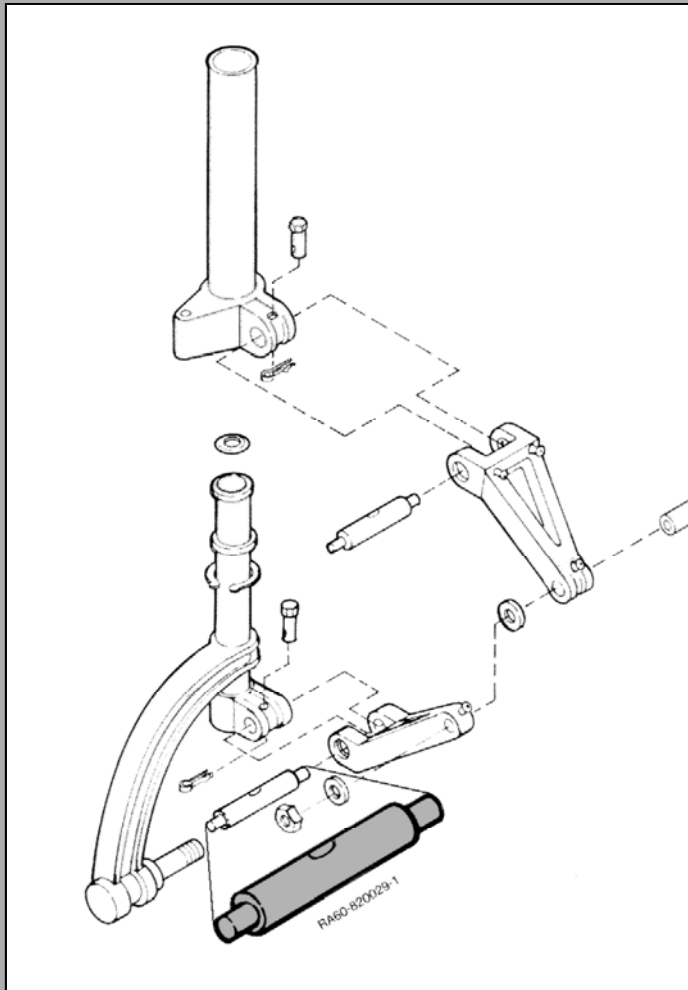

# TOW PIN

RA60-820029-1

## **FAA-PMA APPROVED INSTALLATION ELIGIBILITY**

**Debonair:** 35-A33, 35-B33, 35-C33,  
35-C33A, E33, F33

**Bonanza:** G33, E33A, F33A, F33C,  
N35, P35, S35, V35, V35A,  
V35B, 36, A36, A36TC,  
B36TC

**Baron:** 95-55, 95-A55, 95-B55,  
95-C55, D55, E55, 58,  
56TC, A56TC, 58TC, 58P

**Duke:** B60